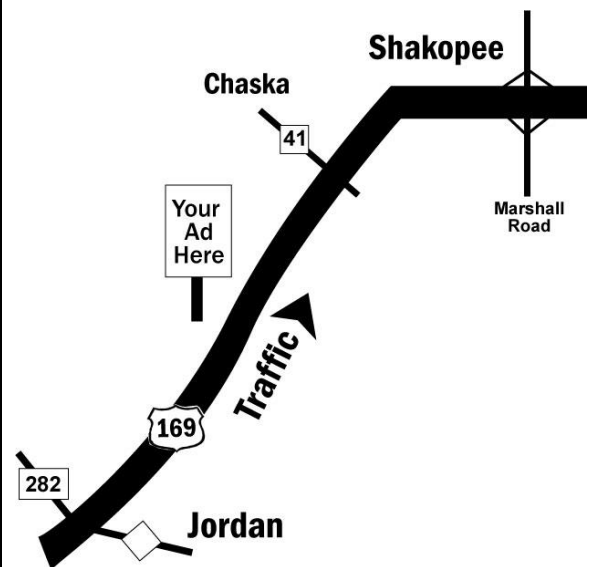

SUPREME

OUTDOOR ADVERTISING

Location

US Interstate 169
 South of Shakopee
 Mile marker 103.39

Read

West Lane
 Northbound Traffic to
 Shakopee, Twin Cities

Size

20' h x 15' w

Traffic Count

27,000 daily

Rate Information

TERM	MONTHLY RENTAL	* PRODUCTION
12 months	\$1000	\$1000

Map

Supreme Outdoor Advertising

Dave Helder

17595 Kenwood Trail, ste #150